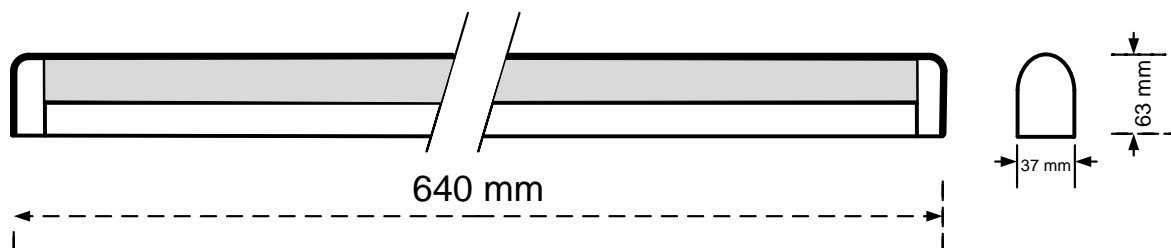

804-036

General Information

Order Code	804-036
Product Description	CYFELCO MIRRORL 1X18W DIM
Application	Store shelves, kitchens, bathrooms, restaurants, vessel cabins, hotel rooms, waiting rooms.
Installation	Ceiling, Wall Surface Mounted Luminaire
Luminaire type	Mirror Light for T8 Lamps
Light Source	T8 Fluorescent Tube
Number of light sources	1 pc (not included)
Gear	Vossloh-Schwabe Dimmable Electronic Ballast (HF)
Dimming	1-10V
Standards	2014/30/EU Electromagnetic Compatibility Directive 2014/35/EU Low Voltage Directive
CE mark	Yes
Warranty	X years

Electrical Data

Lamp Power	18 W
Input voltage	220-240 V
Input Frequency	50-60 Hz
Protection class	Class I

Mechanical Characteristics

Housing Material	Sheet steel 0,5mm
Surface Finish	White powder coating (RAL 9003)
Optical Cover	Matt PMMA
Ingress protection code	IP 40
Mechanical impact protection code	IK03
Dimensions LxWxH	640x37x63 mm

Logistics

Packing	1 pc per resistant carton
Net weight	xx kg
Gross weight	xx kg
Volume	Xx m ³

Dimensional Drawing

ELMASCO INDUSTRIES S.A.

Head Office : 44 K. Palama, 14343 N. Chalkidona, Athens, Greece
 Production Plant : Ag. Adrianos, 21100 Nafplio, Greece
 Email: elmasco@elmasco.eu